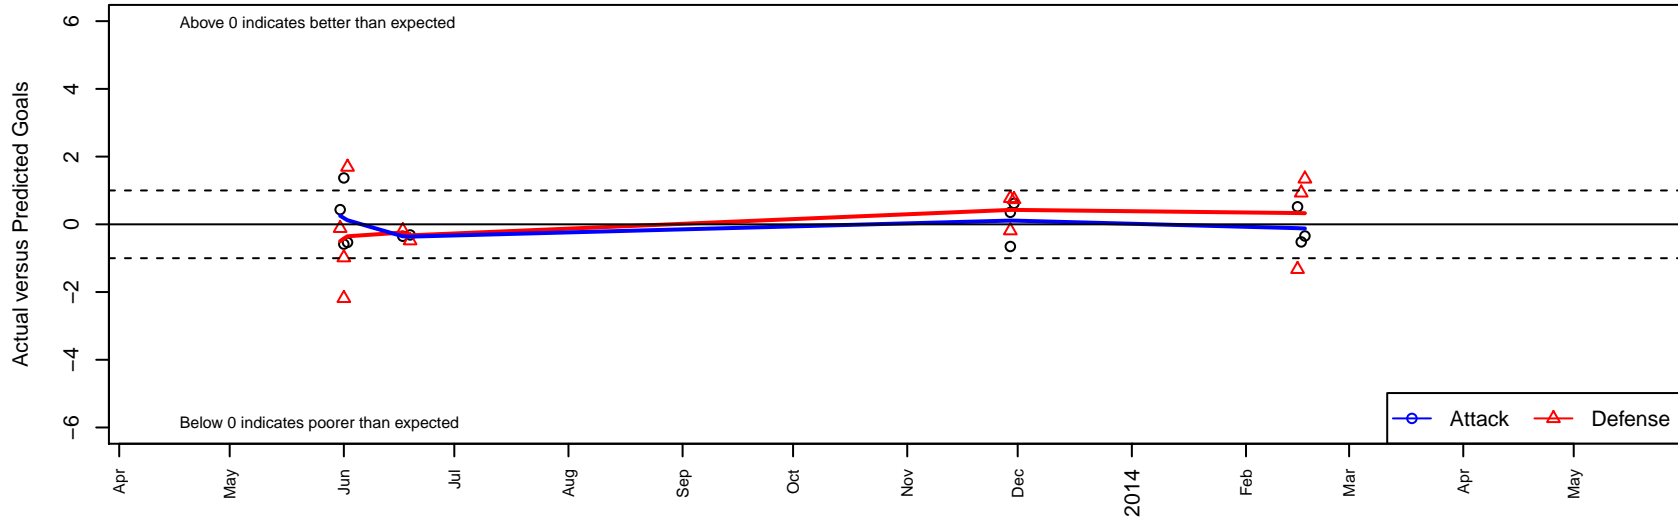

# Pride SC 96 B95

, CO  
 B95 total strength=1836  
 attack=18.53 defense=70.93  
 notes= Predators  
 alt names used:  
 Pride SC 96  
 Pride Predators '96 (CO) (SC)  
 PRIDE SC PRIDE PREDATORS '96 (CO)  
 PRIDE PREDATORS '96 (CO)

Venues played:  
 Showcase of Champions WCDA U17  
 Showcase of Champions Samba U17  
 Far West Regionals U17  
 Surf College Cup Gold U18  
 PDT Phoenix WCDA U19

**Pride SC 96 B95**  
 Dots are actual minus expected GF (blue circles) and GA (red triangles).  
 Blue line is smoothed change in attack strength. Red is smoothed change in defense strength.